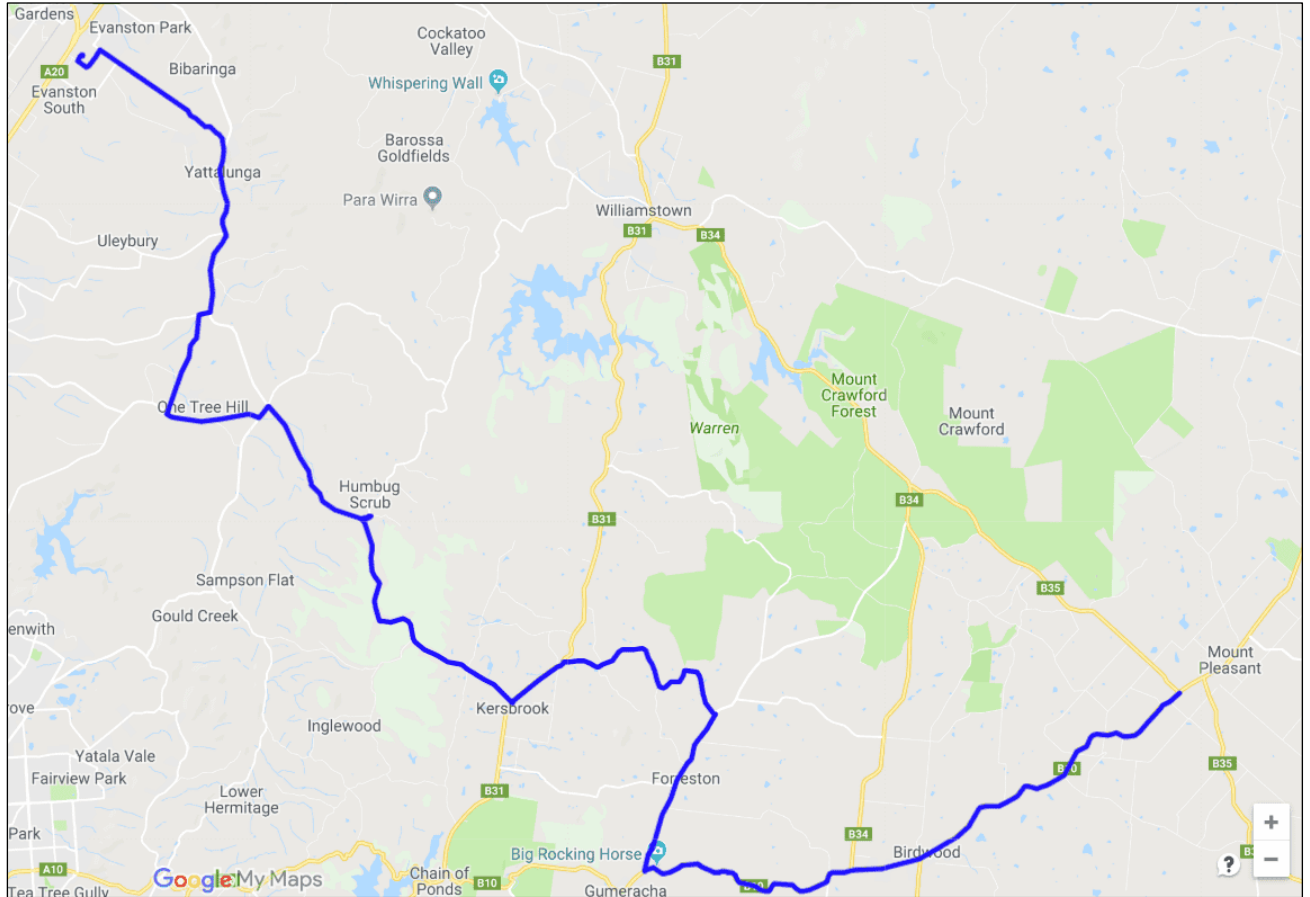

LinkSA Fares - Route 9907

FARES	PRICING
Multi-trip	\$55 (10 Trips)

Route 9907

Departs via Birdwood Rd, Torrens Valley Rd to the intersection with Cranes Rd. PICK UP STUDENTS. Continue via Torrens Valley Rd to 46 Torrens Valley Rd, PICK UP STUDENTS. Continue Torrens Valley Rd, corner August St. PICK UP STUDENTS. Continue Torrens Valley Rd to 23 Torrens Valley Rd, (Birdwood Second Hand Shop), PICK UP STUDENTS, Continue Adelaide Mannum Rd to the corner of Albert St and Randall Tce, right Randell Tce to 7 Randell Tce, PICK UP STUDENTS, continue to Forreston Memorial Hall. PICK UP STUDENTS, continue Forreston Rd, left Norseworthy Rd, Hill Rd left Little Para Rd, PICK UP STUDENTS AT THE STONE QUARRY RD corner, continue via Scott St to Kersbrook Post Office PICK UP STUDENTS, continue right Kent Rd, One Tree Hill Rd, right Karwin Rd, (bus will u-turn at turnaround at the corner of Karwin Rd and Sheoak Rd. PICK UP STUDENTS, continue via Karwin Rd, right One Tree Hill Rd - Kersbrook Rd, left One Tree Hill Rd, right Black Top Rd. PICK UP STUDENTS ONE TREE HILL GENERAL STORE, continue via Black top Rd, right Cornishmans Rd, right Uley Rd, left Gawler - One Tree Hill Rd, left Alexander Ave, to 237 Alexander Rd. PICKUP STUDENTS, continue left Trinity Loop to Trinity College South Bus Park

TRINITY COLLEGE SERVICES

Route 9907

Link SA Connecting bus from South bus Bay to Gawler River

MORNING		AFTERNOON	
TIMES	PICK-UP	TIMES	PICK-UP
8.30am	Trinity College Bus Park	3.05pm	Gawler River School
	ARRIVE AT		ARRIVE AT
8.45am	Gawler River School	3.20pm	Trinity Gawler Bus Park