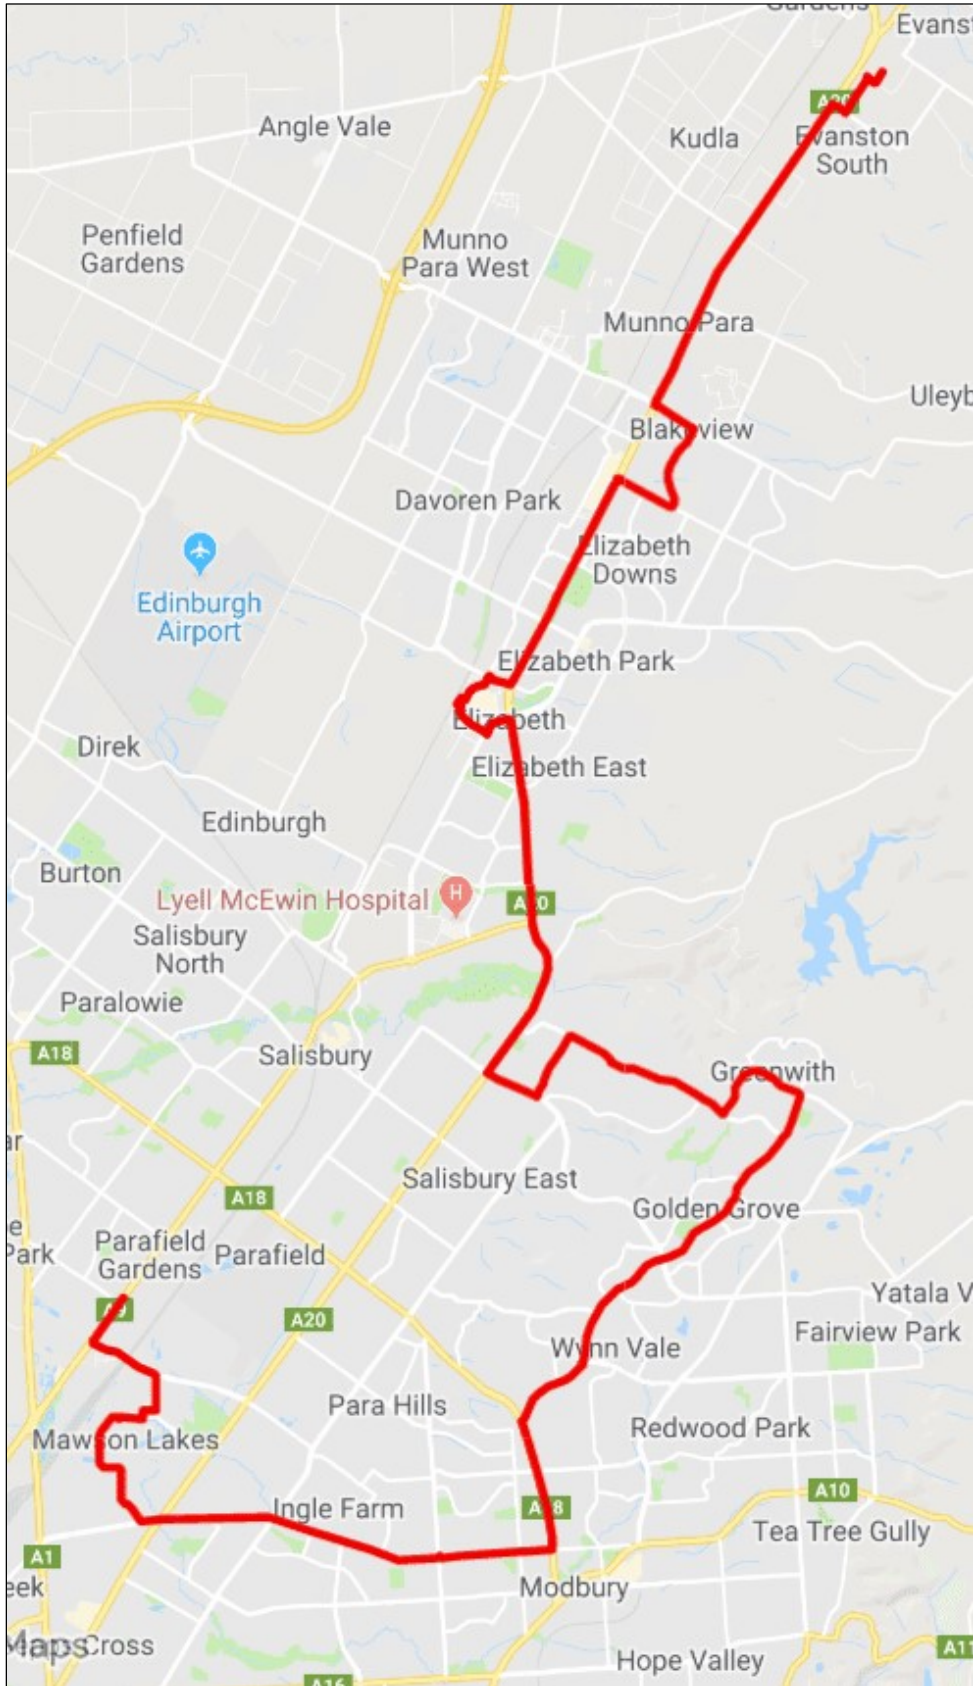

TRINITY COLLEGE SERVICES

Route 9904