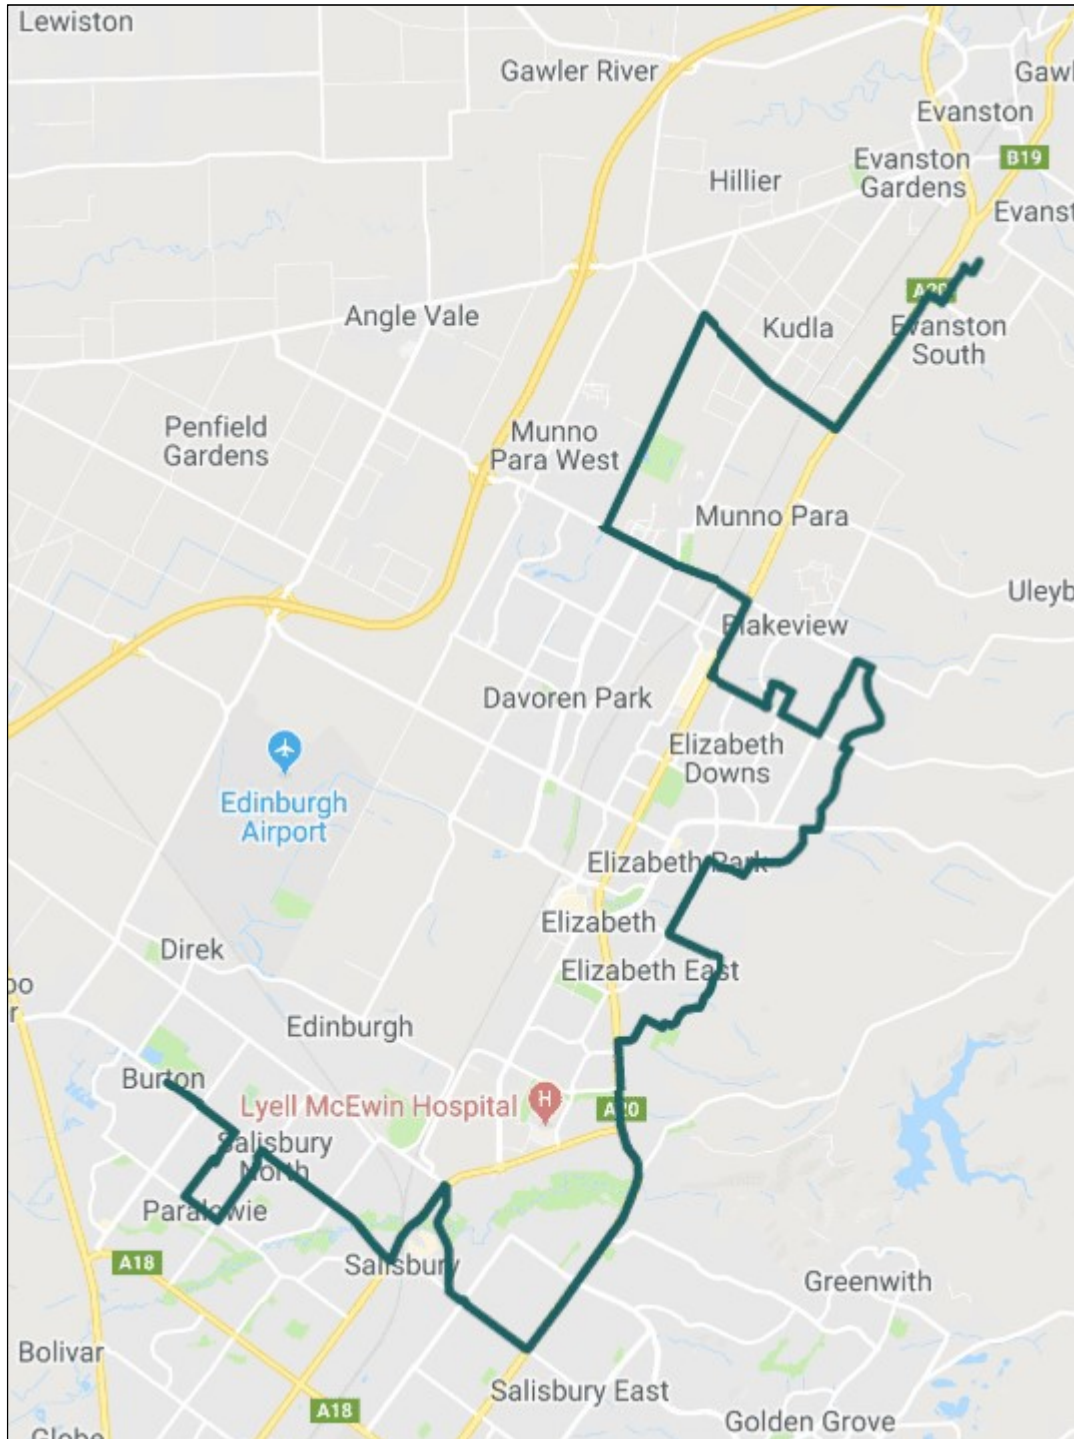

TRINITY COLLEGE SERVICES

Route 9903