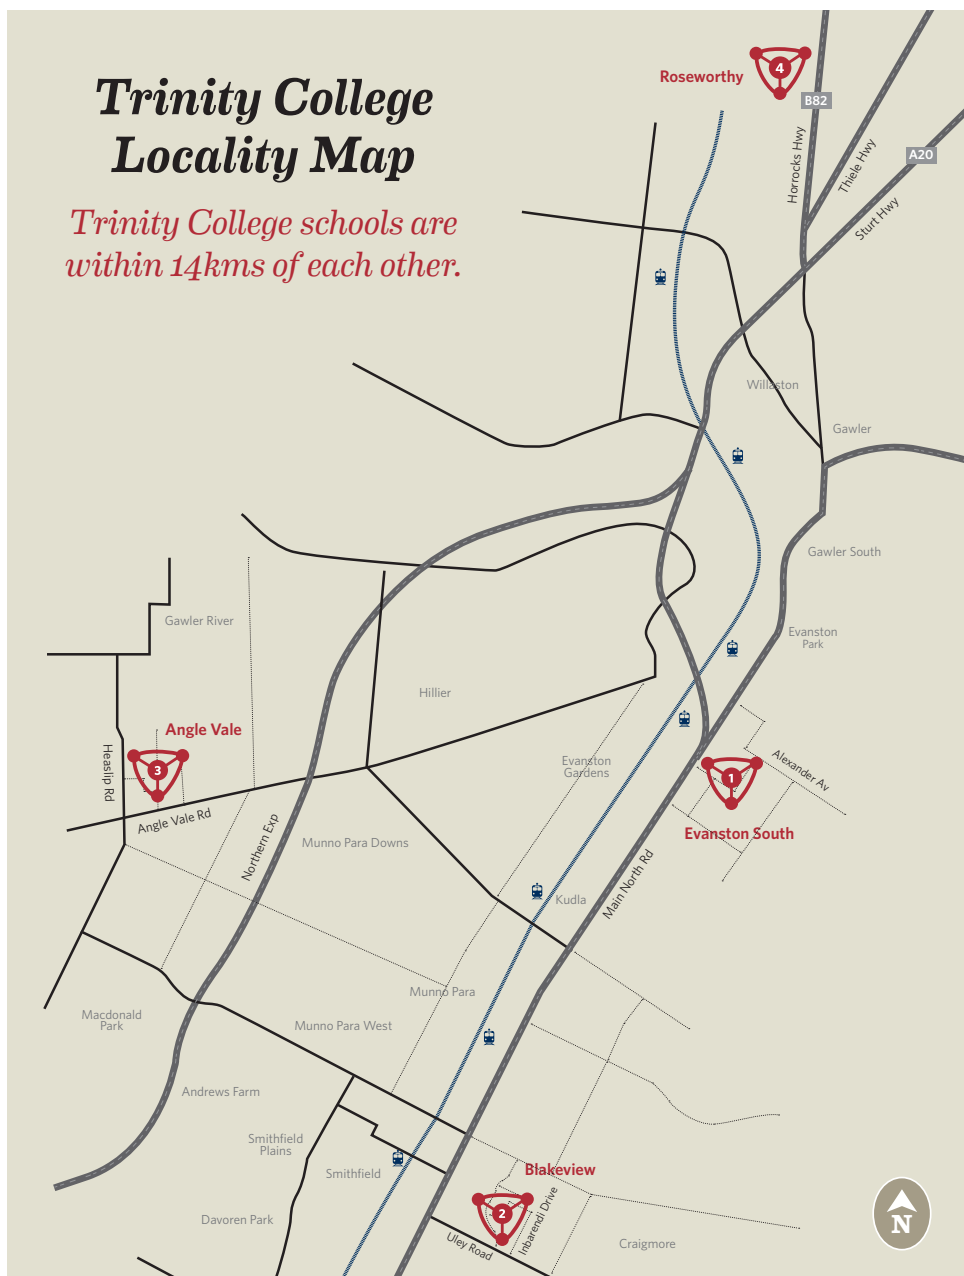

Reception to Year 10

**Gawler River**

HEASLIP ROAD  
ANGLE VALE

Preschool to Year 10

**Roseworthy**

LOCATED IN ST YVES  
1 REGENT WAY  
ROSEWORTHY

Preschool to Year 5

**Trinity College  
Locality Map**