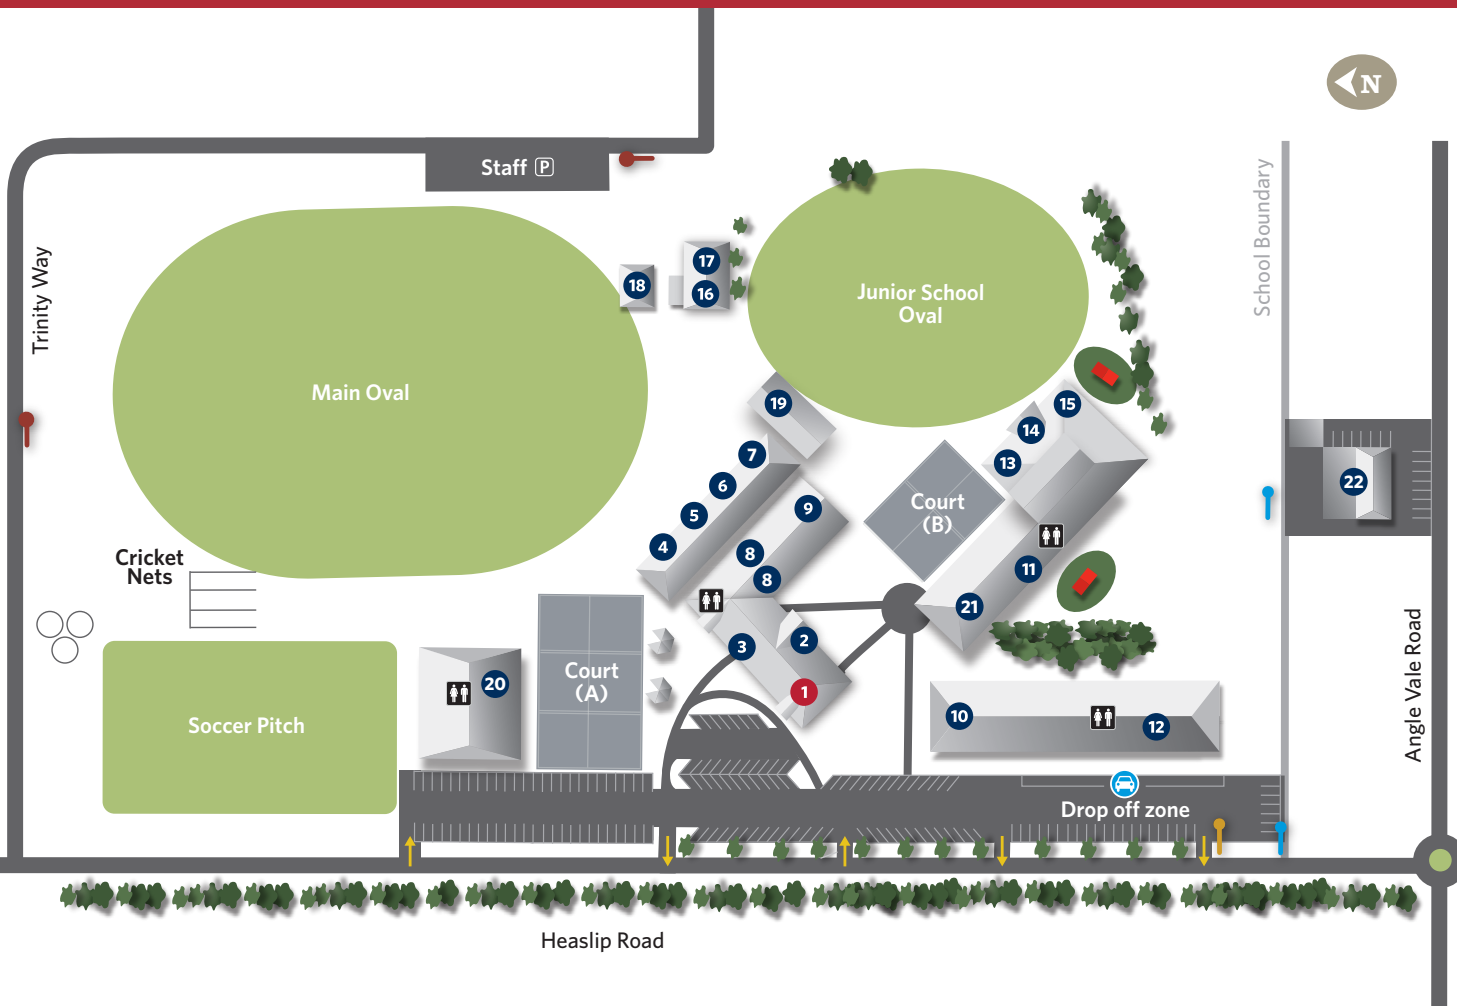

# School Maps

## Gawler River

#### DIRECTORY

Gawler River School Office.....	1	Counselling.....	15
Canteen.....	2	Technology Centre.....	16
Middle School Science.....	3	Facilities.....	17
Art.....	4	Agriculture Centre.....	18
Home Economics / Food Technology.....	5	STEM Centre.....	19
Music.....	6	Multi Purpose Hall.....	20
Middle School Classrooms.....	7	Learning Support.....	21
Middle School IT.....	8	OSHC Centre.....	22
Library.....	9	Toilets.....	
Early Learning Centre.....	10	Playgrounds.....	
Junior School Classrooms.....	11	Pedestrian Access Gates.....	
Early Years.....	12	Vehicle Access Gates.....	
Theatre.....	13	Security Access Gates.....	
IT Centre.....	14	Drop off zone.....	