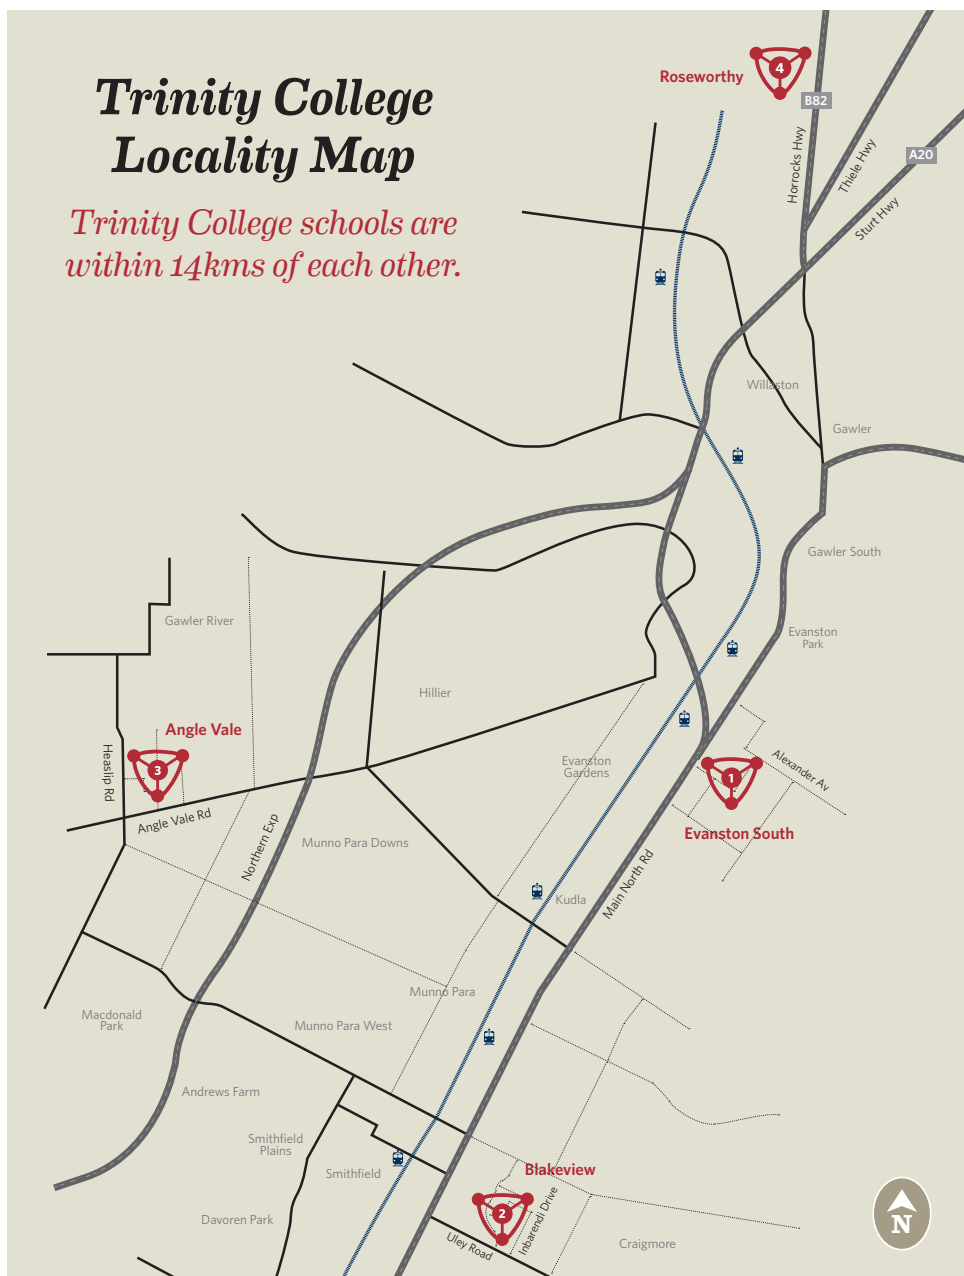

Central Administration
North, South, Senior,
STARplex

ALEXANDER AVENUE
EVANSTON SOUTH

Senior: Years 11 to 12

North: Reception to Year 10

South: Reception to Year 10

Preschool

Blakeview

3 INBARENDI DRIVE
BLAKEVIEW

Reception to Year 10

Gawler River

HEASLIP ROAD
ANGLE VALE

Preschool to Year 10

Roseworthy

LOCATED IN ST YVES
1 REGENT WAY
ROSEWORTHY

Preschool to Year 5

TRINITY COLLEGE