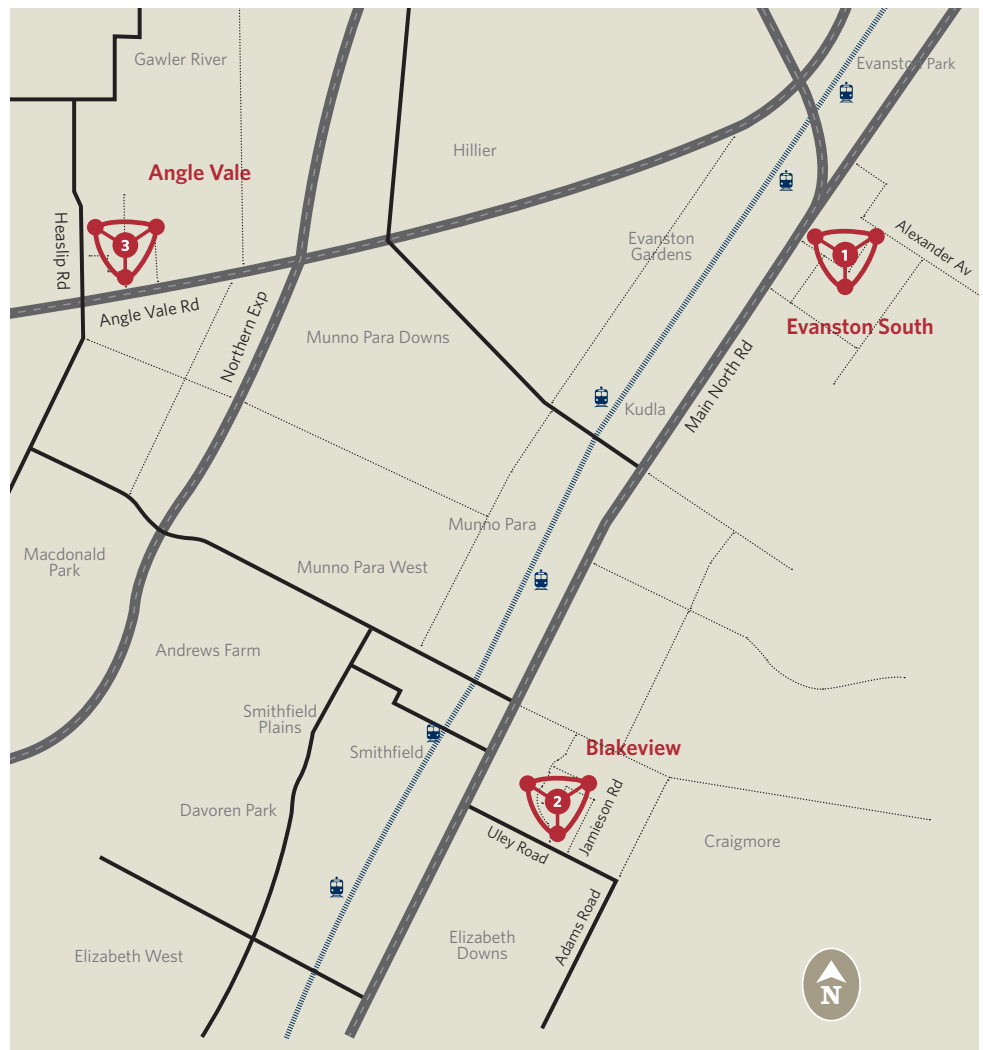

Trinity College Locality Map

Trinity College schools are within 12kms of each other.

**Central Administration
North, South, Senior,
Montessori Preschool,
STARplex**

ALEXANDER AVE
EVANSTON SOUTH

Senior: Years 11 to 12

North: Early Years to Year 10

South: Early Years to Year 10

Blakeview

JAMIESON RD BLAKEVIEW

Early Years to Year 10

Gawler River

HEASLIP RD ANGLE VALE

Early Learning Centre to Year 10