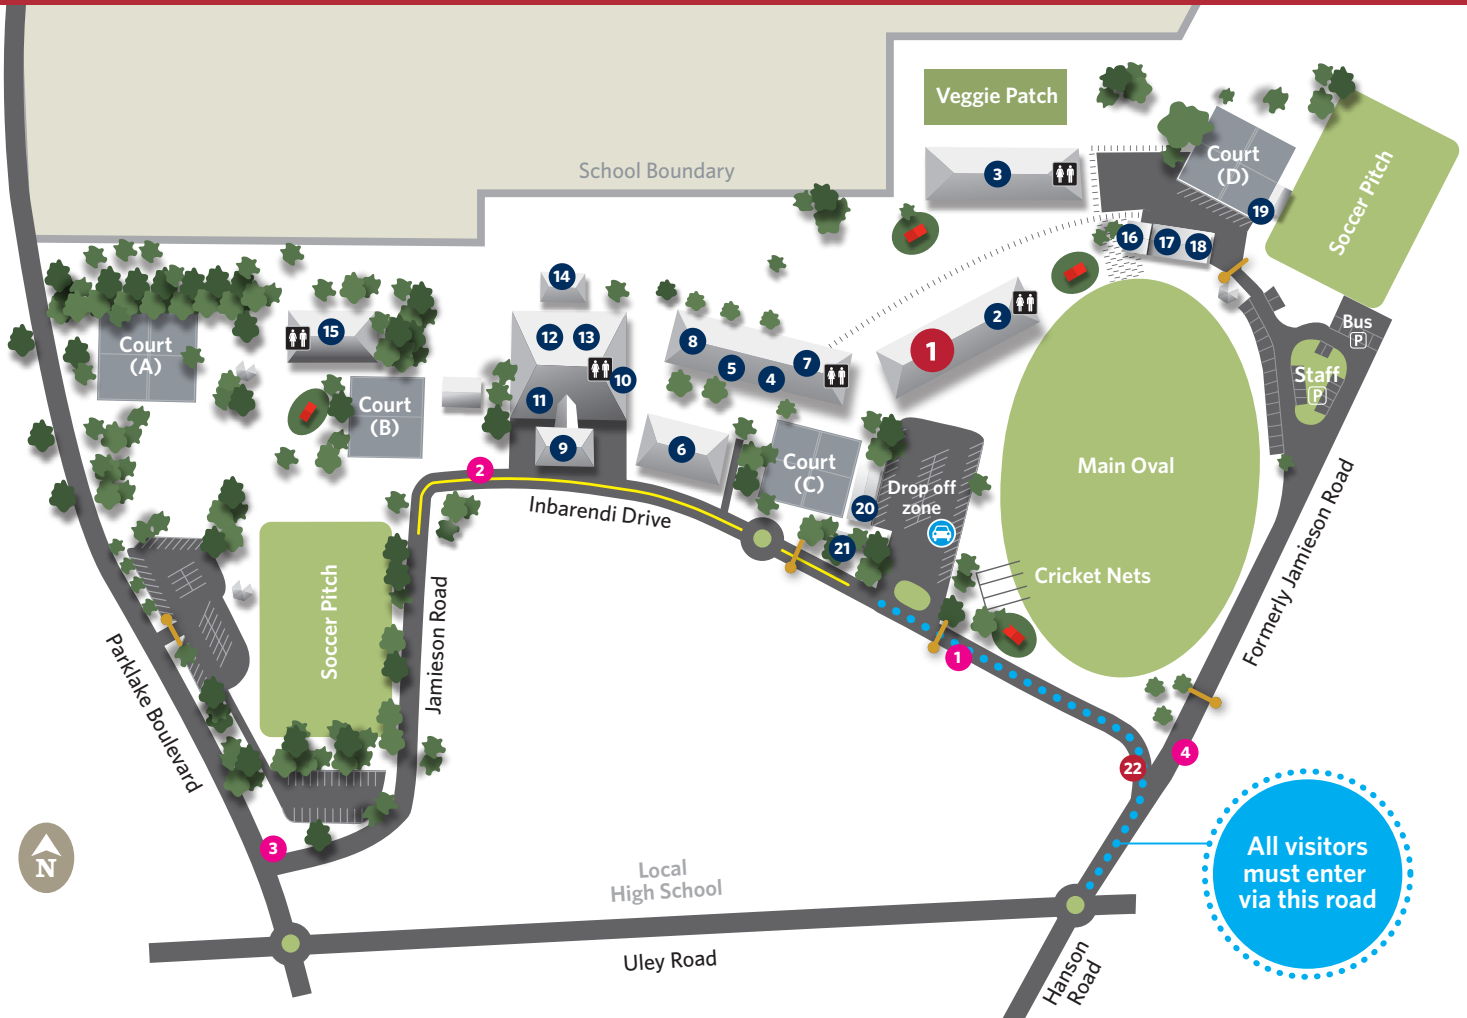

TRINITY COLLEGE

School Maps Blakeview

Trinity College Blakeview

3 Inbarendi Drive (best access off of Uley Road) Blakeview SA 5114, 08 8254 6622

DIRECTORY

Blakeview School Office	1	OSHC Centre (95 Parklake Boulevard).....	15
Early Years Classes	2	INNOV8 Centre	16
Building 3, Yr 1-6	3	Tech Studies	17
Library	4	Facilities	18
Building 5, Yr 7-10	5	PE Shed	19
Building 6, Yr 7-10.....	6	Sports Shed	20
Catering Room / Home Economics / Languages	7	Outdoor Ed	21
Art Room	8	Main Entrance	22
Middle School Classrooms	9	Toilets.....	
Canteen	10	Playgrounds	
Student Services	11	Vehicle Access Gates	
Music & Drama Rooms	12	Drop off zone.....	
Gymnasium and Fitness Room	13	Emergency Gate Access.....	
Music	14	Inbarendi Drive.....	

*Trinity College is a multi school co-educational college of excellence,
open to all in a disciplined, caring Christian environment.*

*Trinity College comprises six schools;
Senior, North, South, Blakeview, Gawler River and Roseworthy.
Trinity operates three Preschools and STARplex.*

Central Administration
North, South, Senior,
STARplex

ALEXANDER AVENUE
EVANSTON SOUTH

Senior: Years 11 to 12

North: Reception to Year 10

South: Reception to Year 10

Preschool

Blakeview

3 INBARENDI DRIVE
BLAKEVIEW

Reception to Year 10

Gawler River

HEASLIP ROAD
ANGLE VALE

Preschool to Year 10

Roseworthy

LOCATED IN ST YVES
1 REGENT WAY
ROSEWORTHY

Preschool to Year 5

TRINITY COLLEGE