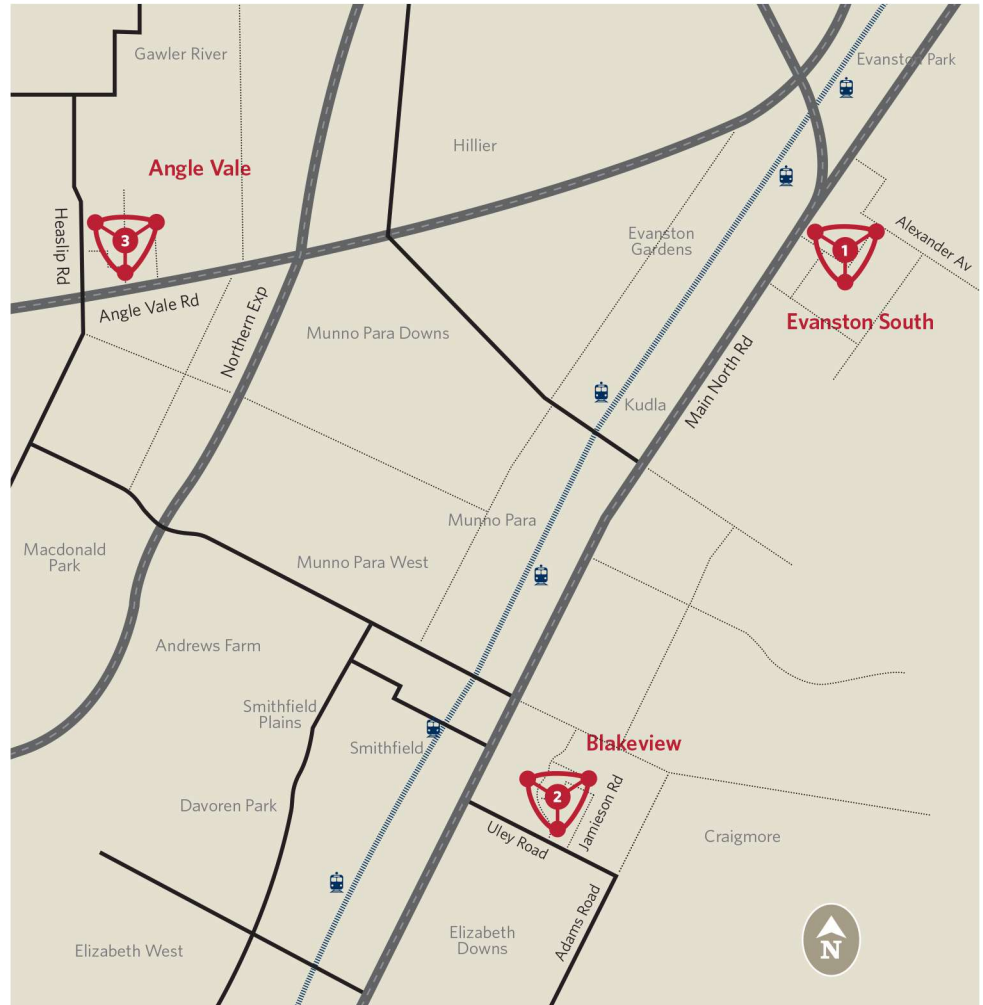

Trinity College Locality Map

Trinity College schools are within 12kms of each other.

**North, South, Senior,
Montessori Preschool,
STARplex**

ALEXANDER AVE
EVANSTON SOUTH

Senior: Year 11 to 12

North: Reception to Year 10

South: Reception to Year 10

Blakeview

JAMIESON RD BLAKEVIEW

Reception to Year 10

Gawler River

HEASLIP RD ANGLE VALE

Reception to Year 10

TRINITY COLLEGE