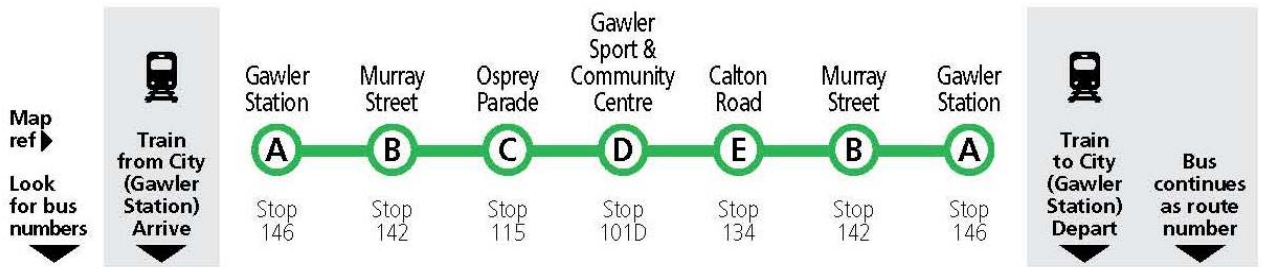

GAWLER TOWNSHIP (AND HEWETT)

NEW METROTICKET BUS SERVICE

Tony Piccolo MP

COMMENCING MONDAY
 25TH JULY 2011

TIMETABLES FOR
 ROUTES 491 & 492

491, 492 Hewett and Gawler East Circuits

Clockwise loop services *Also shows route 492w*