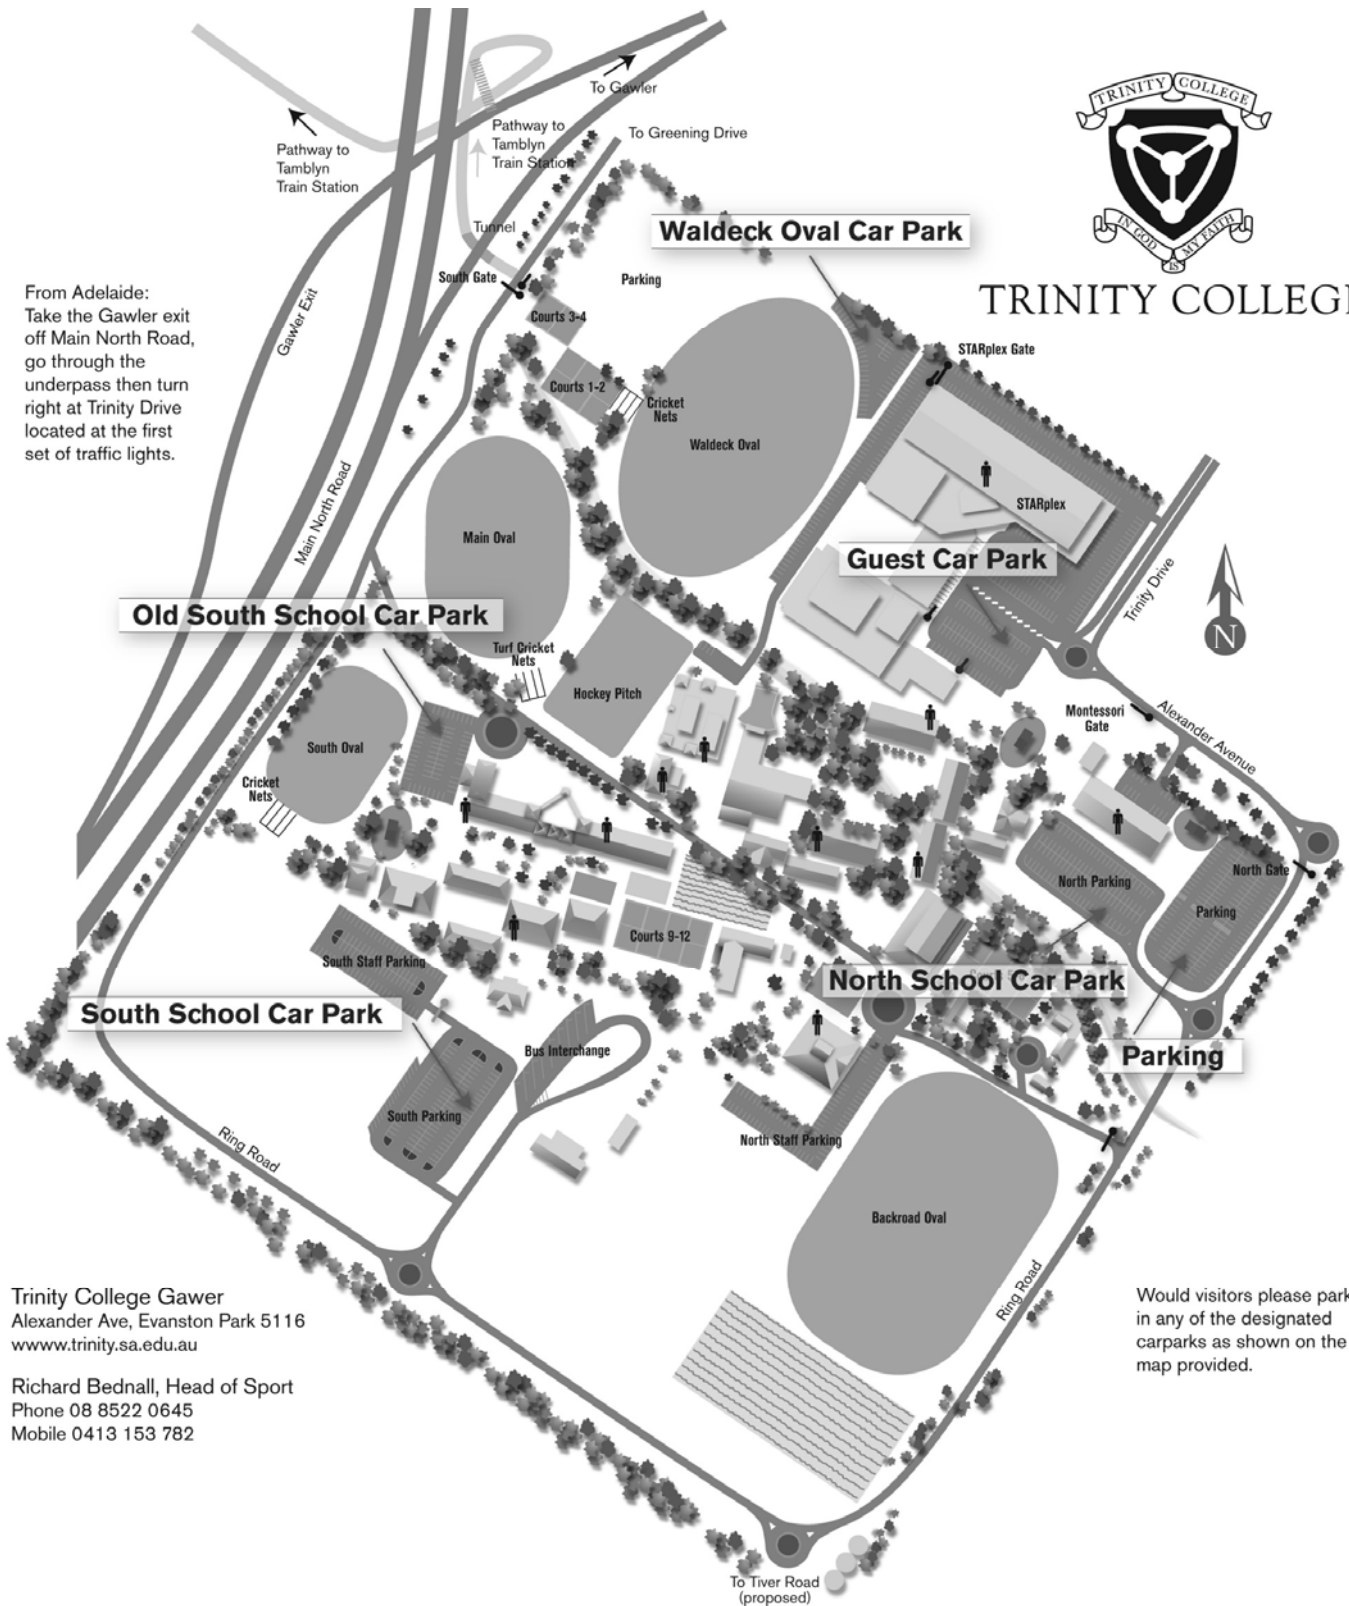

TRINITY COLLEGE

From Adelaide:
Take the Gawler exit
off Main North Road,
go through the
underpass then turn
right at Trinity Drive
located at the first
set of traffic lights.

Trinity College Gawler
Alexander Ave, Evanston Park 5116
www.trinity.sa.edu.au